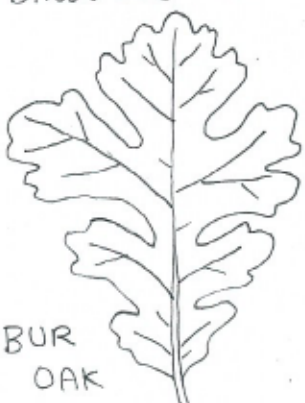

BASSWOOD

BUR OAK